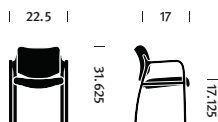

HermanMiller

Aside® Chair

Designer

Mark Goetz

Aside is a side chair with task-chair qualities; it gives people a comfortable place to sit, whether it's for seconds or hours. With its thick cushions and healthful contours, it is uniquely supportive, as easy on the body as it is on the eyes. Available with casters or glides, Aside is ideal for a variety of spaces, from multipurpose rooms to individual workstations.

Technical Specifications

Seat Height: 17.125"

Seat Depth: 17"

Tested and warranted for use by people 300 pounds and under.

Design for the Environment

GREENGUARD Gold Certified
BIFMA level® 3 Certified

Warranty

The Aside Chair comes with a 12-year, 3-shift warranty on parts and labor, including pneumatic cylinders, tilts, and all moving mechanisms. For warranty limitations on materials, please visit hermanmiller.com/warranty-terms.

Aside Chair