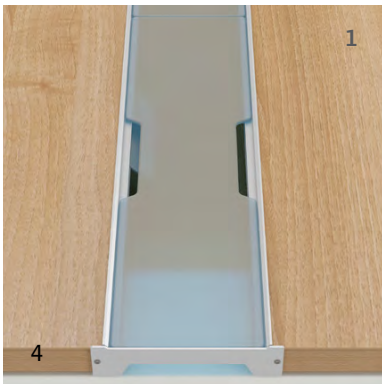

A comprehensive C.I.T.É. environment in Totem and Snow finishes. Expression, IO and Papillon seating by United Chair.

Striking C.I.T.É. configurations with a light, airy look and built-in storage solutions. Innovative space divisions using translucent accents and trapezoidal table extensions for impromptu meetings.