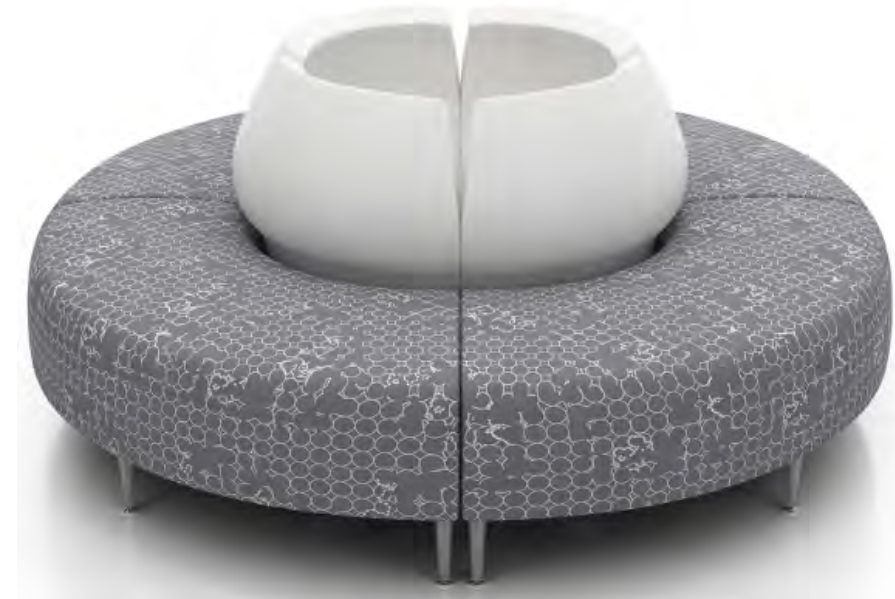

CHIT CHAT

ANDO

V2

Category 6 - COLLABORATIVE PRODUCTS – Banquettes, Modular, Sofas

Furniture for Work Spaces: E60PQ-140003-083/D

ZOLA PRIVACY
ZOLA LOUNGE
ZOLA MODULAR
ZOLA BENCHING

Category 6 - COLLABORATIVE PRODUCTS - Lounge